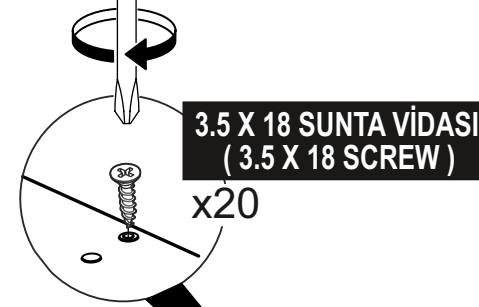

3.5 X 18 SUNTA VIDASI x 20 (3.5X18 SCREW)	KATLANIR AYAK X 4 (FURNITURE LEG)

3.5 X 18 SUNTA VIDASI
(3.5 X 18 SCREW)
x20